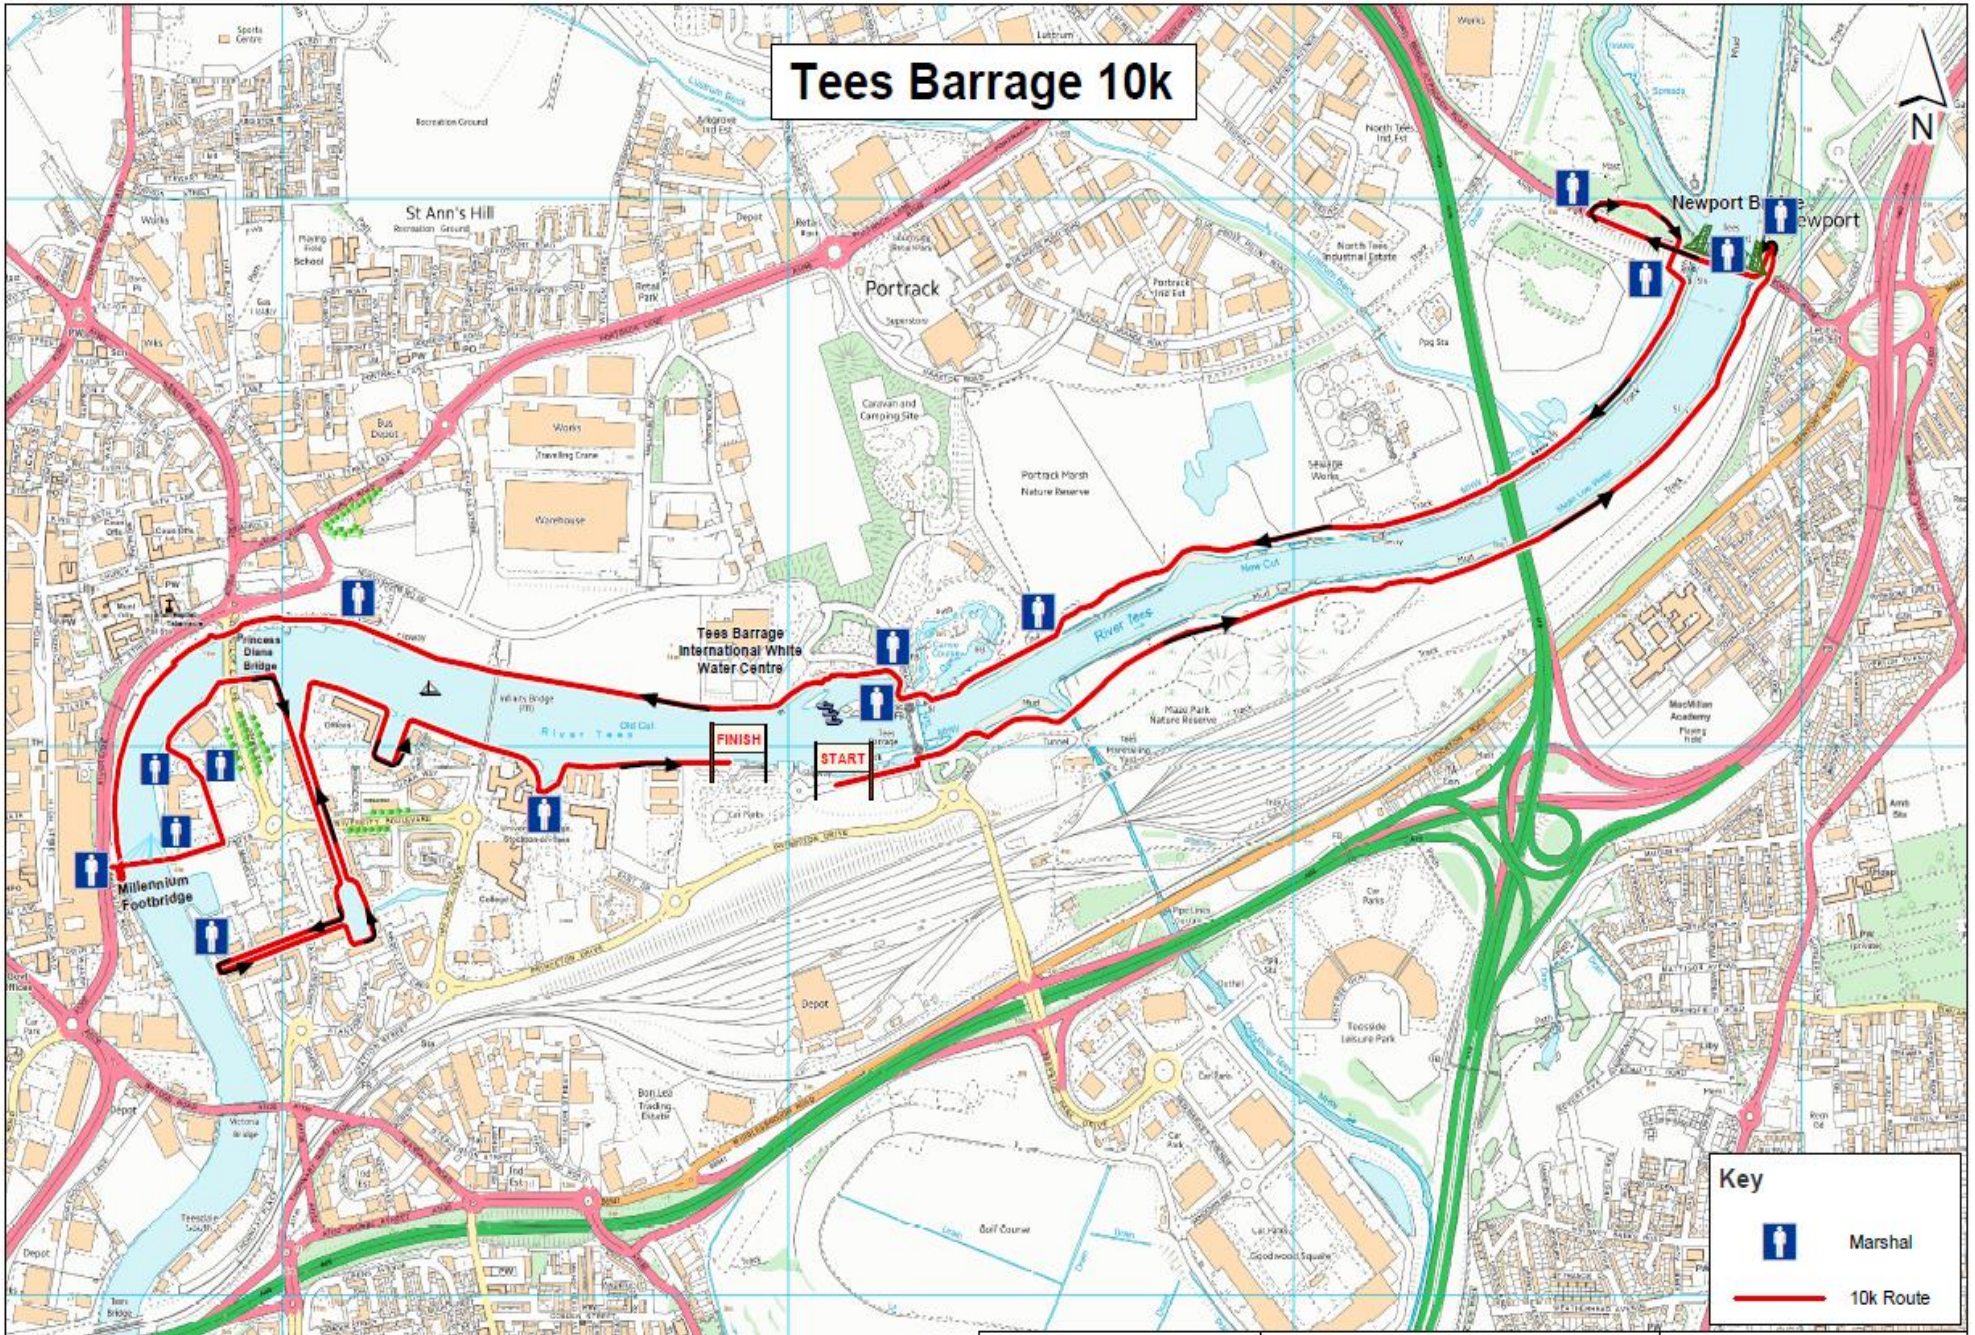

Tees Barrage 10k

Key

-  Marshal
-  10k Route